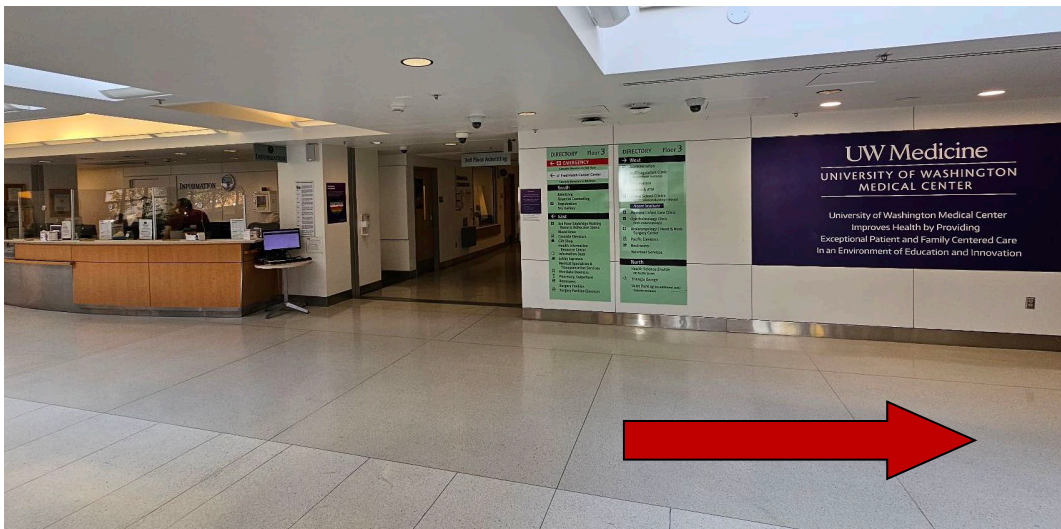

Starting at the UWMC Main Entrance, take a right and walk down the main corridor past Pacific and BB elevators.

Continue past the dental clinic and Health Science Building Lobby

Past the Health Science Lobby there will be a four-way crossroad, follow signage towards the T-Wing

Walk down the hallway through the set of double doors, to the elevator (you are now in the T-Wing of HSB). Take the elevator to the 6th Floor.

On the 6th floor, walk down the hallway, past classrooms and SON Sim Lab towards the windows.